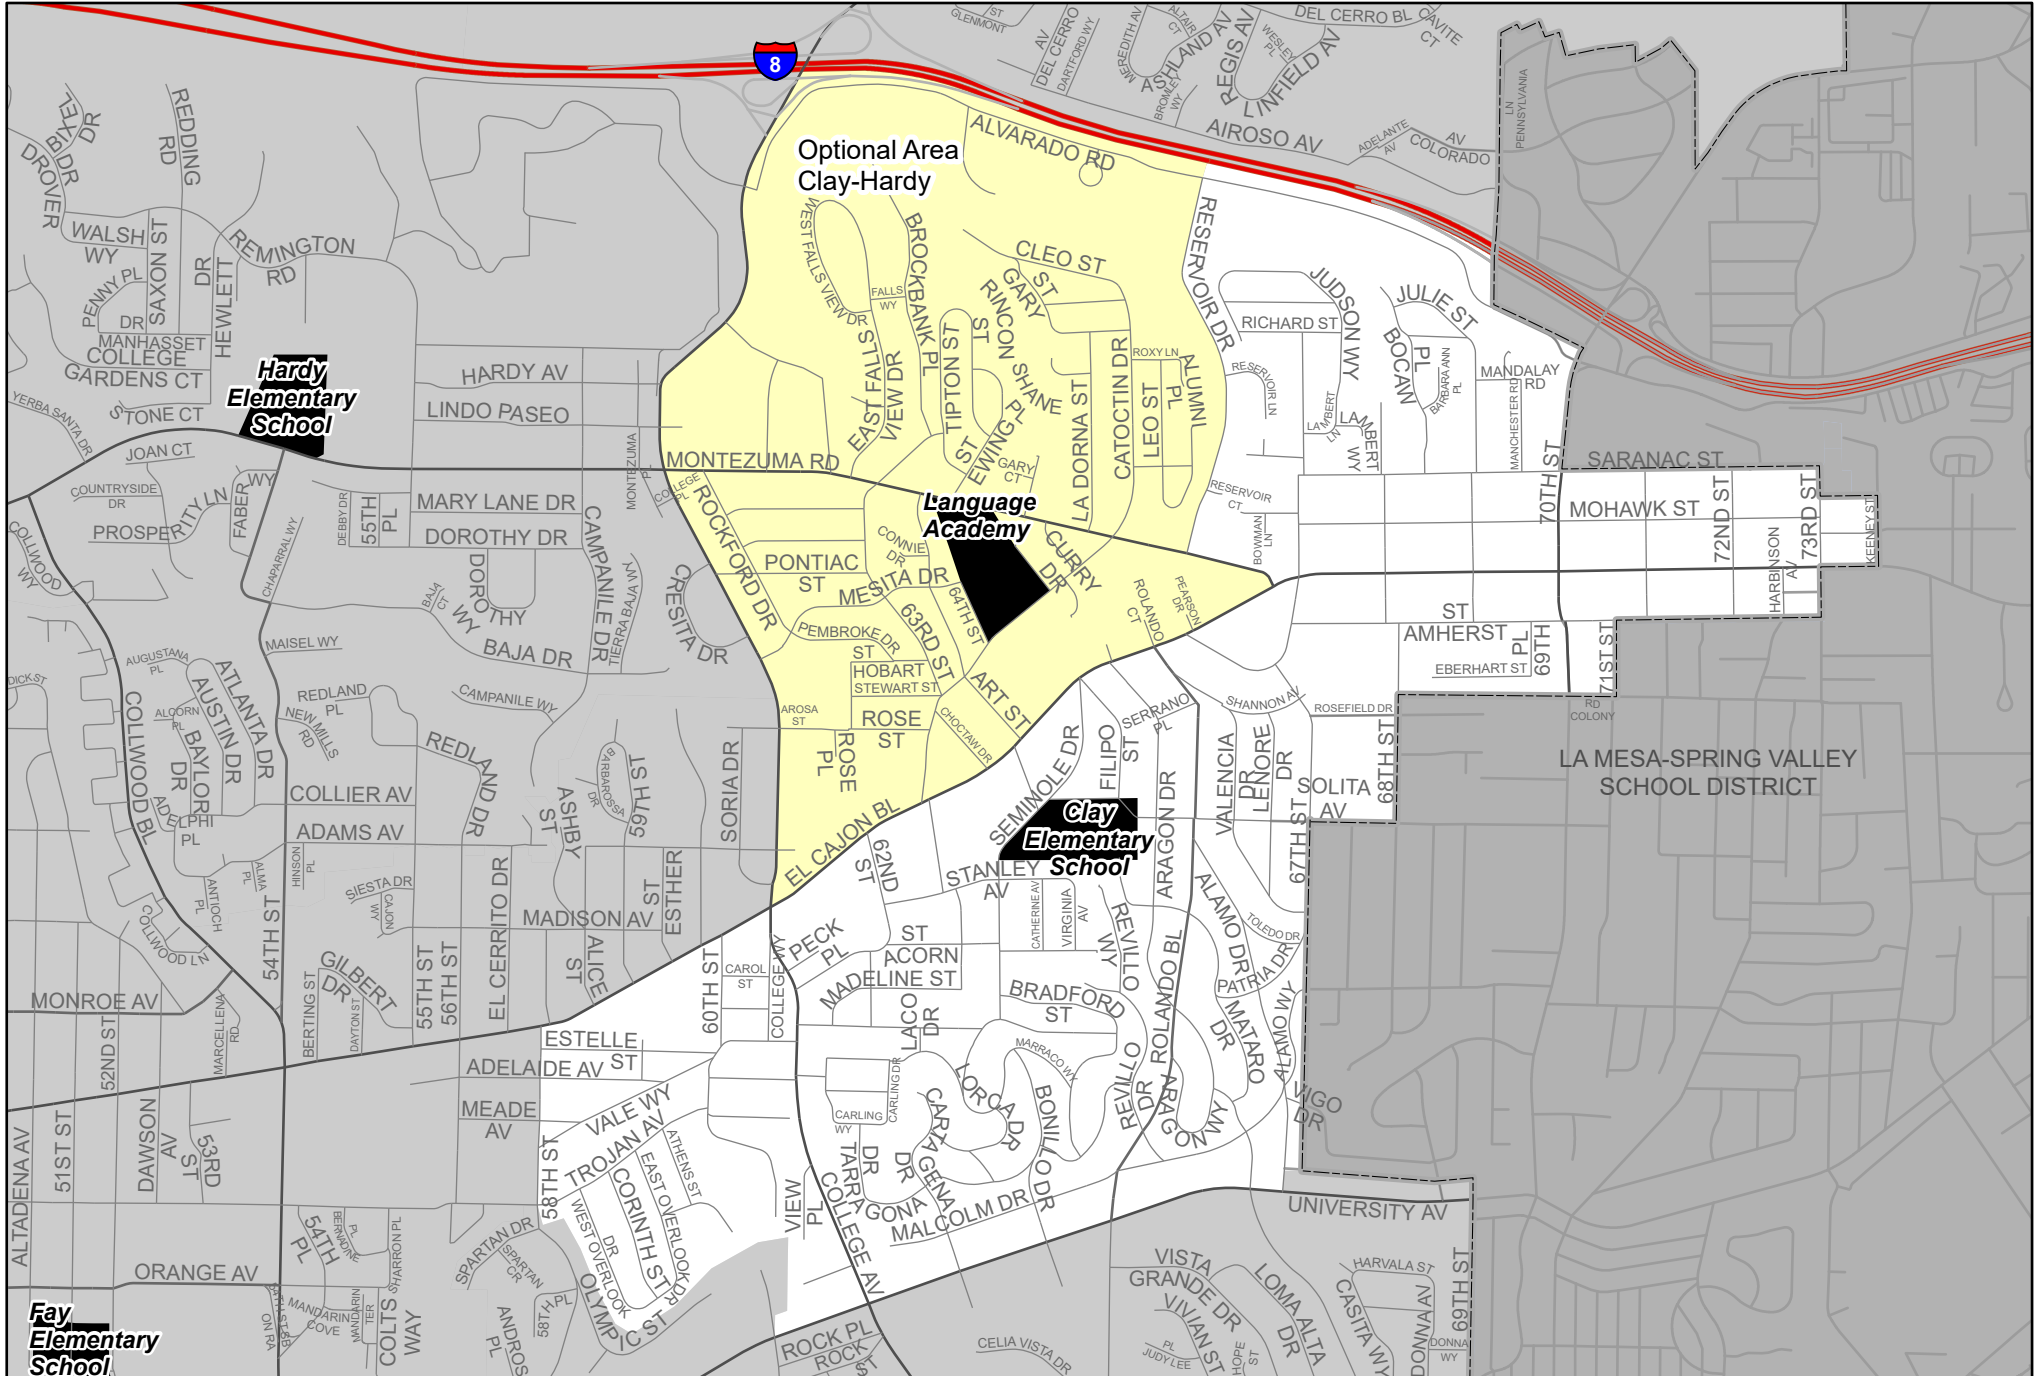

Clay Elementary School

6506 Solita Avenue (619) 344-5700

Attendance
Area
2023-24

The white area is the school's boundary. The yellow area is an optional area with Hardy.
The map reflects boundaries only for the year indicated. Boundaries are reviewed annually and subject to change.

Fay
Elementary
School